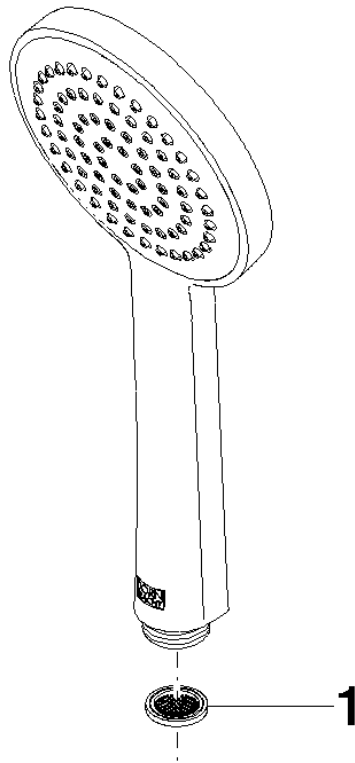

28 015 979

Spare parts list

No.	Item Number	Name	Quantity used	Delivery time
1	09 23 01 039 90	sieve	1	2