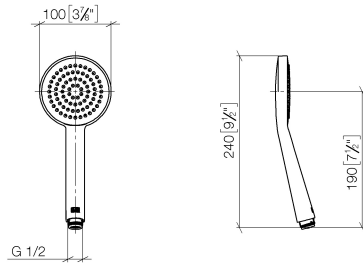

28 015 979

- COMPACT RAIN, max. flow rate 15 l/min (at 3 bar)
- with anti-scale system
- spray head Ø 100mm
- 1/2" connection

Intrinsic protection against back flow.

Fits: IMO, LULU, MADISON, MEM, TARA,  
CL.1, LISSÉ, VAIA, META, CYO

## Hand shower - Chrome

IMO

28 015 979

28 015 979

mm [inches]

Flow rate chart

Certificates

DVGW\_DW-6517DN0129.      WRAS\_2009011.      LGA\_29981.